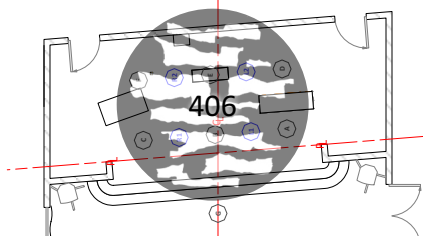

Breakup

L716 + R78240