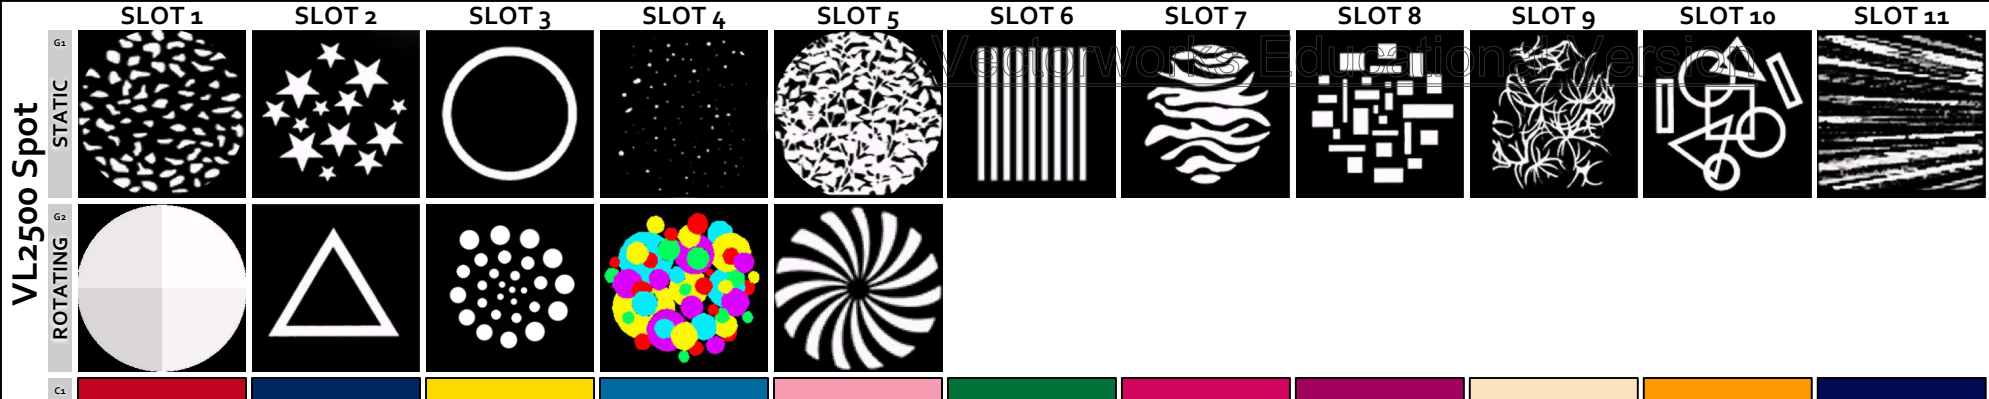

BACK

Lighting Magic Sheet

Arizona Theatre Company Academy

Heathers
The Musical:
Teen Edition