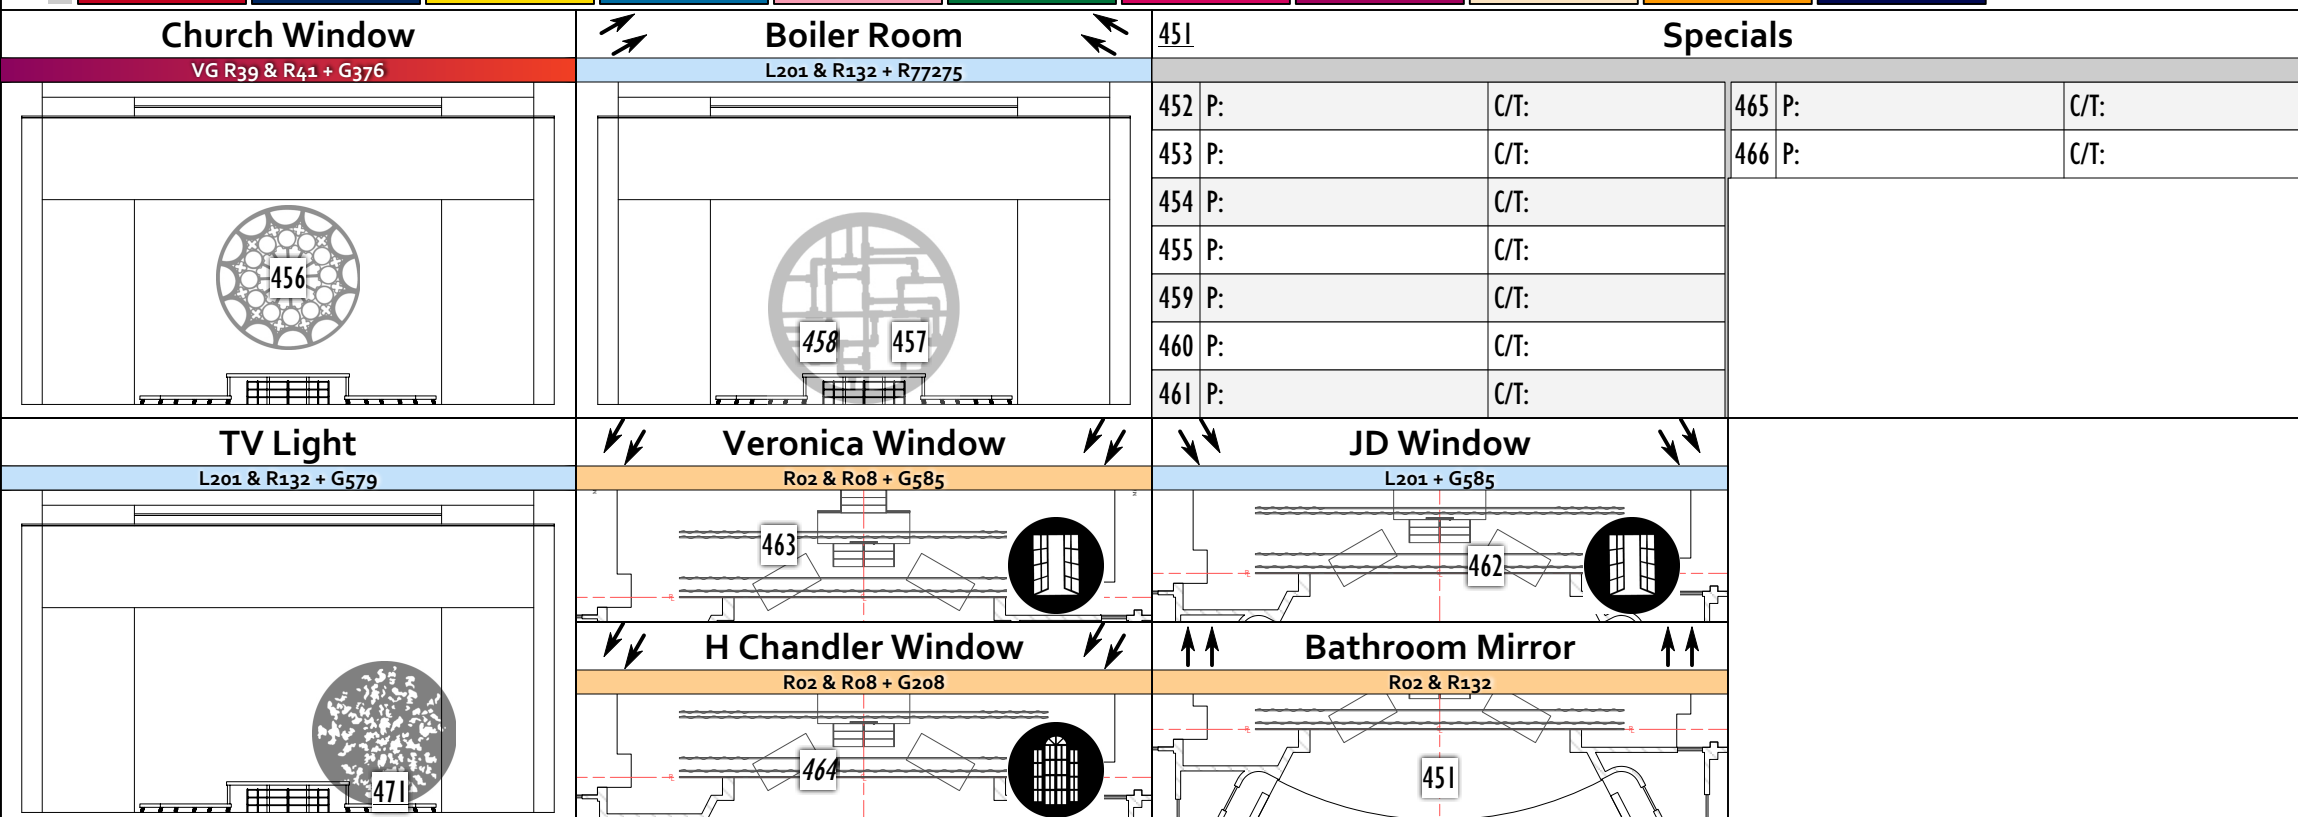

BACK

Lighting Magic Sheet

Arizona Theatre Company Academy

Heathers
The Musical:
Teen Edition